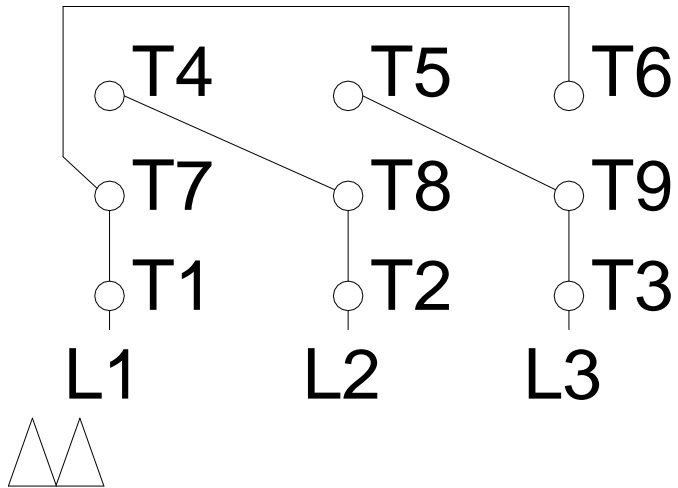

1 2 3 4 5 6 7 8

LOW VOLTAGE

HIGH VOLTAGE

A
B
C
D
E
F

Notes: Downloaded from <http://dealerselectric.com>
Generated for Model #001520T3E182JM-S

Performed by:

Checked:

Customer:

Close Coupled Pump: Three-Phase - W01 (Rolled Steel) "JM" Type - ODP -

Three-phase induction motor
Frame 182/4JM - IP21

12-SEP-2016