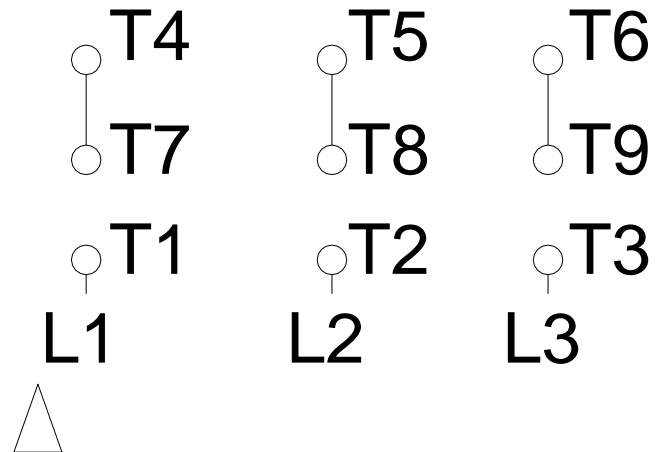

1 2 3 4 5 6 7 8

LOW VOLTAGE

HIGH VOLTAGE

A
B
C
D
E
F

Notes: Downloaded from <http://dealerselectric.com>
Generated for Model #001520T3E182JM-S

Performed by:

Checked:

Customer:

Close Coupled Pump: Three-Phase - W01 (Rolled Steel) "JM" Type - ODP -

Three-phase induction motor
Frame 182/4JM - IP21

12-SEP-2016