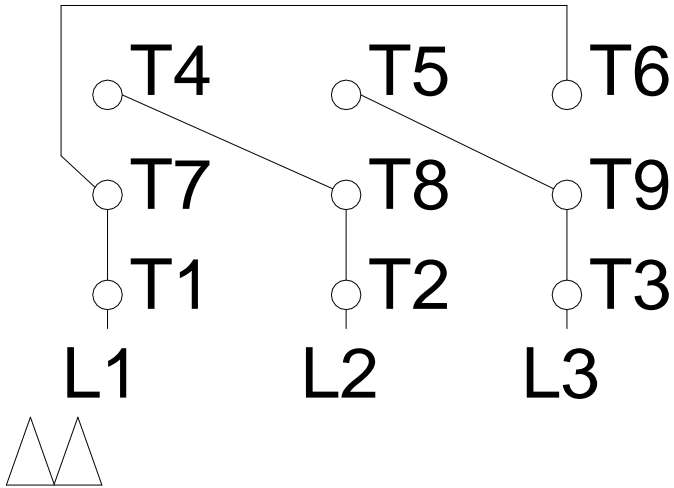

1 2 3 4 5 6 7 8

# HIGH VOLTAGE

A  
B  
C  
D  
E  
F

Notes: Downloaded from <a href="http://dealerselectric.com">http://dealerselectric.com</a> Generated for Model #00152ET3ERS182TC		
Performed by:		
Checked:		
Customer:		
Three-Phase : Rolled Steel Motor - NEMA Premium Efficiency		
Three-phase induction motor Frame 182T - IP55	12-SEP-2016	