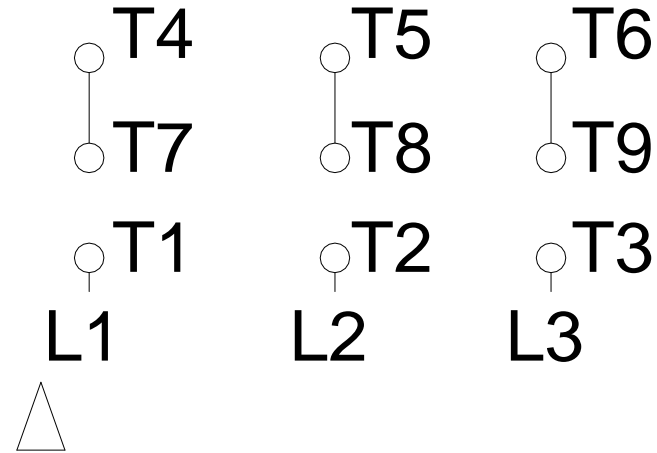

1 2 3 4 5 6 7 8

# HIGH VOLTAGE

A  
B  
C  
D  
E  
F

Notes: Downloaded from <a href="http://dealerselectric.com">http://dealerselectric.com</a> Generated for Model #00152ET3ERS182TC		
Performed by:		
Checked:		
Customer:		
Three-Phase : Rolled Steel Motor - NEMA Premium Efficiency		
Three-phase induction motor Frame 182T - IP55	12-SEP-2016	