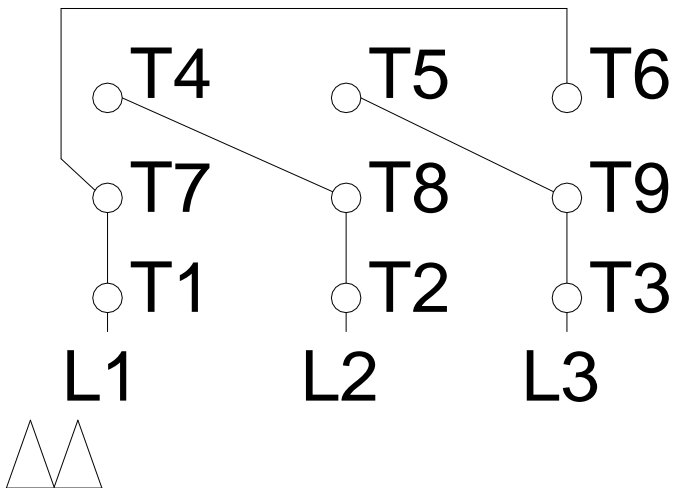

1 2 3 4 5 6 7 8

LOW VOLTAGE

HIGH VOLTAGE

A
B
C
D
E
F

Notes: Downloaded from <http://dealerselectric.com>
Generated for Model #00152ET3ER182TC-S

Performed by:

Checked:

Customer:

Three Phase: W01 (Rolled Steel) - TEFC - NEMA Premium Efficiency

Three-phase induction motor
Frame 182/4T - IP55

12-SEP-2016