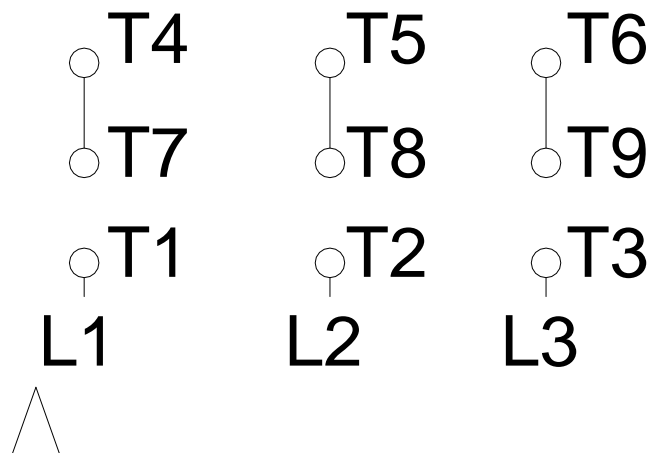

1 2 3 4 5 6 7 8

LOW VOLTAGE

HIGH VOLTAGE

A
B
C
D
E
F

Notes: Downloaded from <http://dealerselectric.com>
Generated for Model #00152ET3ER182TC-S

Performed by:

Checked:

Customer:

Three Phase: W01 (Rolled Steel) - TEFC - NEMA Premium Efficiency

Three-phase induction motor
Frame 182/4T - IP55

12-SEP-2016