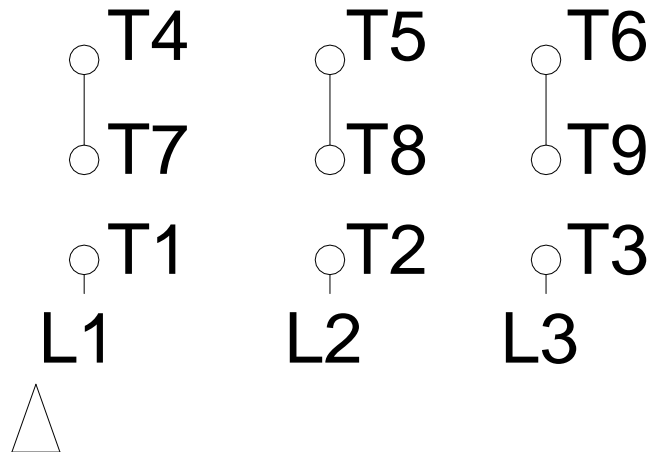

1 2 3 4 5 6 7 8

# HIGH VOLTAGE

A  
B  
C  
D  
E  
F

Notes: Downloaded from <a href="http://dealerselectric.com">http://dealerselectric.com</a> Generated for Model #00152ET3EBM182T-W22		
Performed by:		
Checked:		
Customer:		
W22 Brake Motor - NEMA Premium Efficiency		
Three-phase induction motor Frame 182/4T - IP55	12-SEP-2016	