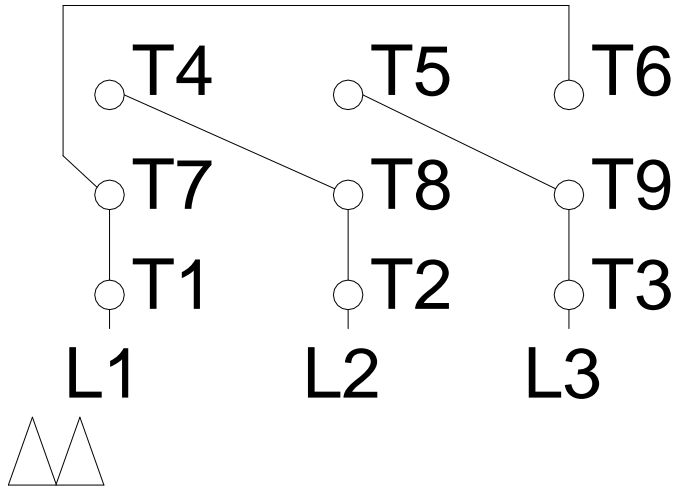

1 2 3 4 5 6 7 8

# HIGH VOLTAGE

A  
B  
C  
D  
E  
F

Notes: Downloaded from <a href="http://dealerselectric.com">http://dealerselectric.com</a> Generated for Model #00152ET3E182TC-W22		
Performed by:		
Checked:		
Customer:		
W22 NEMA Premium - Ball Bearings		
Three-phase induction motor Frame 182/4T - IP55	12-SEP-2016	