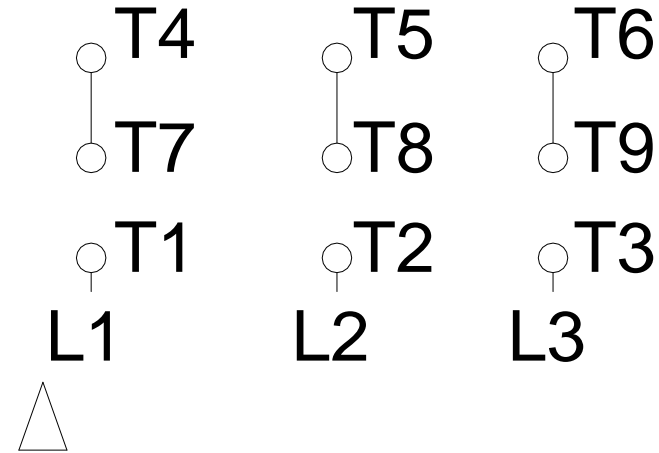

1 2 3 4 5 6 7 8

# HIGH VOLTAGE

A  
B  
C  
D  
E  
F

Notes: Downloaded from <a href="http://dealerselectric.com">http://dealerselectric.com</a> Generated for Model #00152ET3E182TC-W22		
Performed by:		
Checked:		
Customer:		
W22 NEMA Premium - Ball Bearings		
Three-phase induction motor Frame 182/4T - IP55	12-SEP-2016	