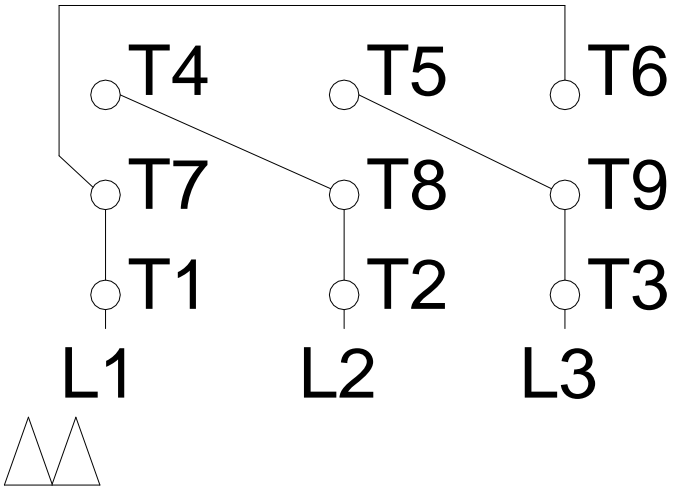

1 2 3 4 5 6 7 8

LOW VOLTAGE

HIGH VOLTAGE

A
B
C
D
E
F

Notes: Downloaded from http://dealerselectric.com Generated for Model #00152ET3E182TC-S		
Performed by:		
Checked:		
Customer:		
Three Phase: W01 (Rolled Steel) - TEFC - NEMA Premium Efficiency		
Three-phase induction motor Frame 182/4T - IP55	12-SEP-2016	