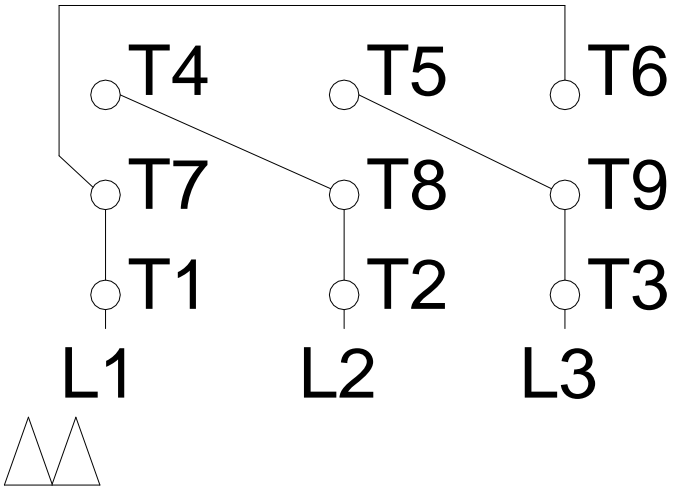

# HIGH VOLTAGE

A  
B  
C  
D  
E  
F

Notes: Downloaded from <a href="http://dealerselectric.com">http://dealerselectric.com</a> Generated for Model #00152ET3E182T-W22		
Performed by:		
Checked:		
Customer:		
W22 NEMA Premium - Ball Bearings		
Three-phase induction motor Frame 182/4T - IP55	12-SEP-2016	