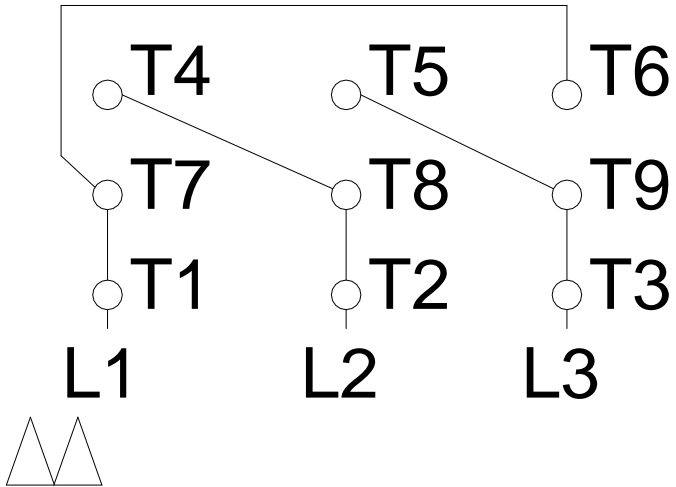

1 2 3 4 5 6 7 8

LOW VOLTAGE

HIGH VOLTAGE

A
B
C
D
E
F

Notes: Downloaded from <http://dealerselectric.com>
 Generated for Model #00152ET3E182T-SG

Performed by:

Checked:

Customer:

W01 (Rolled Steel) General Purpose TEFC

Three-phase induction motor
 Frame 182/4T - IP55

12-SEP-2016