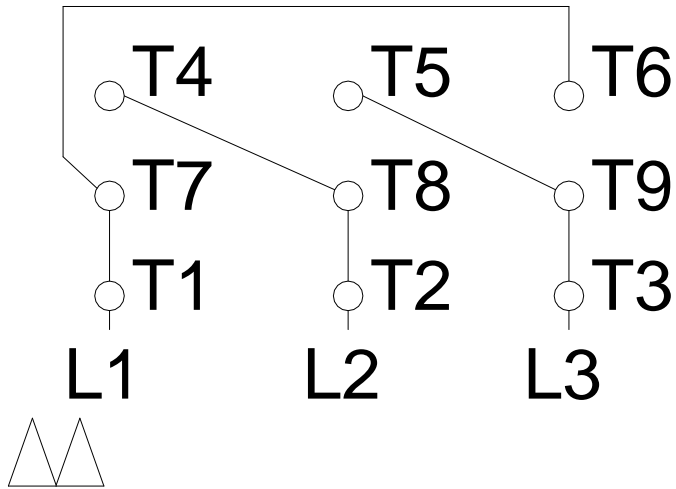

1 2 3 4 5 6 7 8

LOW VOLTAGE

HIGH VOLTAGE

A
B
C
D
E
F

Notes: Downloaded from <http://dealerselectric.com>
 Generated for Model #00152ET3E182JM-W22

Performed by:

Checked:

Customer:

Close Coupled Pump: Three-Phase - W22 "JM" Type - TEFC - NEMA Premium

Three-phase induction motor
 Frame 182/4JM - IP55

12-SEP-2016