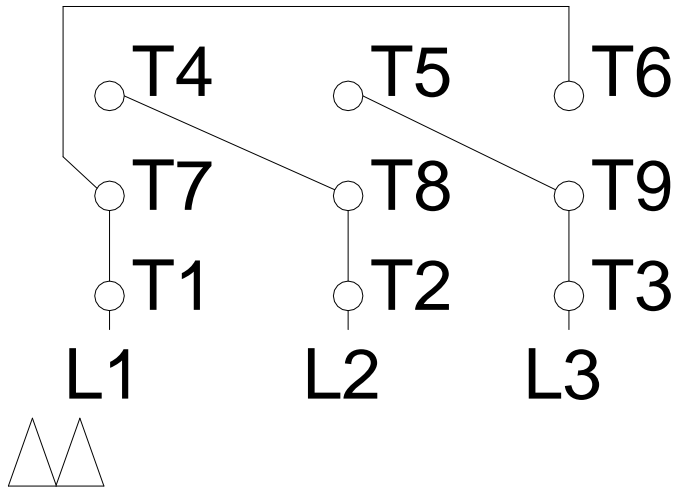

1 2 3 4 5 6 7 8

# HIGH VOLTAGE

A  
B  
C  
D  
E  
F

Notes: Downloaded from <http://dealerselectric.com>  
 Generated for Model #00152ET3E182JM-S

Performed by:

Checked:

Customer:

Close Coupled Pump: Three-Phase - W01 (Rolled Steel) "JM" Type - TEFC -