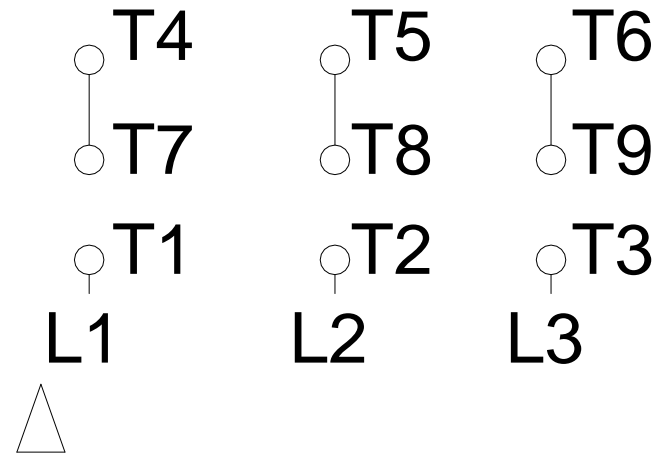

1 2 3 4 5 6 7 8

# HIGH VOLTAGE

A  
B  
C  
D  
E  
F

Notes: Downloaded from <http://dealerselectric.com>  
 Generated for Model #00152ET3E182JM-S

Performed by:

Checked:

Customer:

Close Coupled Pump: Three-Phase - W01 (Rolled Steel) "JM" Type - TEFC -