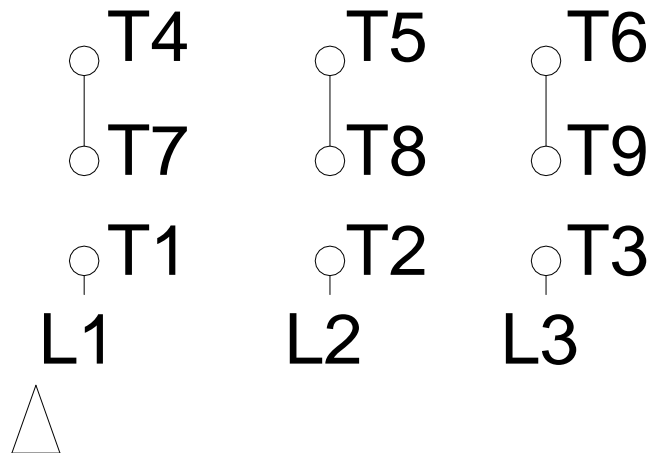

1 2 3 4 5 6 7 8

LOW VOLTAGE

HIGH VOLTAGE

A
B
C
D
E
F

Notes: Downloaded from <http://dealerselectric.com>
Generated for Model #00152EP3ERSR182TC

Performed by:

Checked:

Customer:

Three-Phase : Rolled Steel Motor - High Efficiency

Three-phase induction motor
Frame 182T - IP55

12-SEP-2016