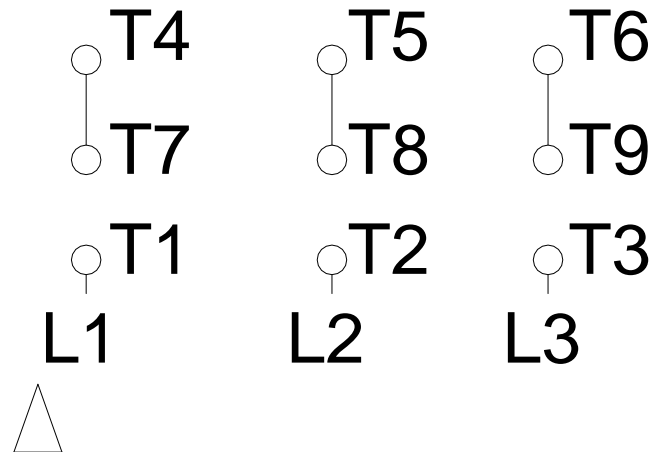

1 2 3 4 5 6 7 8

LOW VOLTAGE

HIGH VOLTAGE

A
B
C
D
E
F

Notes: Downloaded from <http://dealerselectric.com>
Generated for Model #00152EP3ER182TC-S

Performed by:

Checked:

Customer:

Three Phase: W01 (Rolled Steel) - TEFC - High Efficiency

Three-phase induction motor
Frame 182/4T - IP55

12-SEP-2016