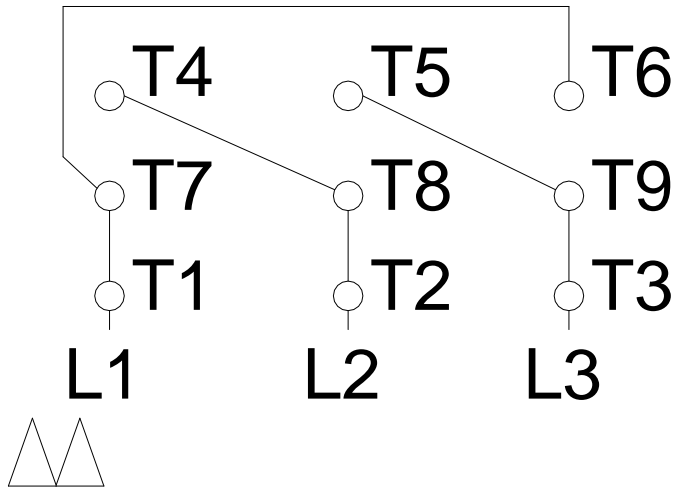

1 2 3 4 5 6 7 8

LOW VOLTAGE

HIGH VOLTAGE

A
B
C
D
E
F

Notes: Downloaded from <http://dealerselectric.com>
Generated for Model #00152EP3ER182TC-S

Performed by:

Checked:

Customer:

Three Phase: W01 (Rolled Steel) - TEFC - High Efficiency

Three-phase induction motor
Frame 182/4T - IP55

12-SEP-2016