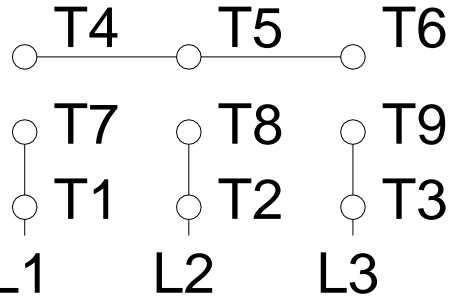

1 2 3 4 5 6 7 8

A

LOW VOLTAGE

HIGH VOLTAGE

B

C

D

E

F

Notes: Downloaded from <http://dealerselectric.com>
 Generated for Model #00136ET3E143T-S

Performed by:

Checked:

Customer:

Three Phase: W01 (Rolled Steel) - TEFC - NEMA Premium Efficiency

Three-phase induction motor
 Frame 143/5T - IP55