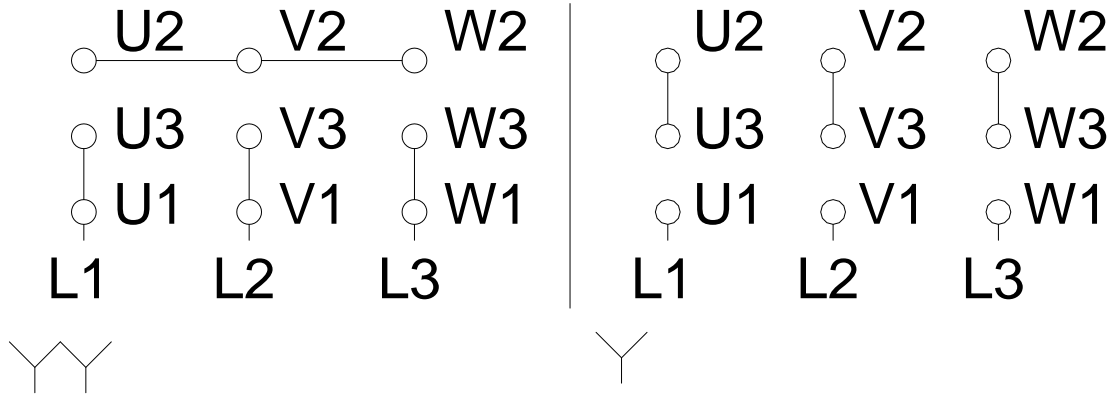

1 2 3 4 5 6 7 8

A

B

C

D

E

F

Notes: Downloaded from <http://dealerselectric.com>
 Generated for Model #00136EP3EAL80

Performed by:

Checked:

Customer:

Three-Phase : IEC Tru-Metric - TEFC (IP55) - Aluminum Frame

Three-phase induction motor
 Frame 80 - IP55

12-SEP-2016