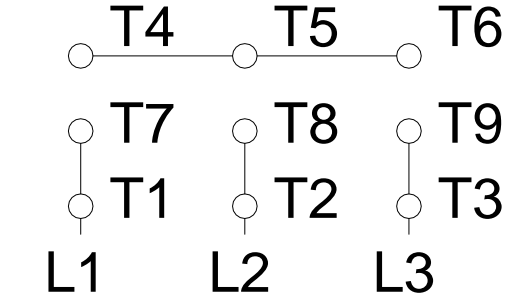

1 2 3 4 5 6 7 8

A
B
C
D
E
F

LOW VOLTAGE

HIGH VOLTAGE

Notes: Downloaded from <http://dealerselectric.com>
Generated for Model #00118XT3E143TC

Performed by:

Checked:

Customer:

Three-Phase : Explosion Proof - NEMA Premium

Three-phase induction motor
Frame 143T - IP55

12-SEP-2016