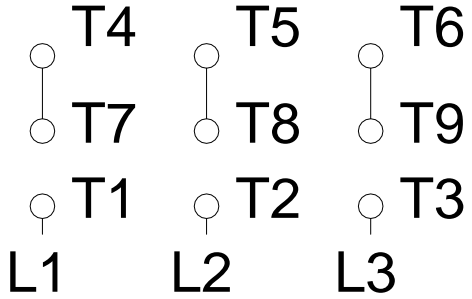

1 2 3 4 5 6 7 8

A
B
C
D
E
F

LOW VOLTAGE

HIGH VOLTAGE

Notes: Downloaded from <http://dealerselectric.com>
Generated for Model #00118XT3E143TC

Performed by:

Checked:

Customer:

Three-Phase : Explosion Proof - NEMA Premium

Three-phase induction motor
Frame 143T - IP55

12-SEP-2016