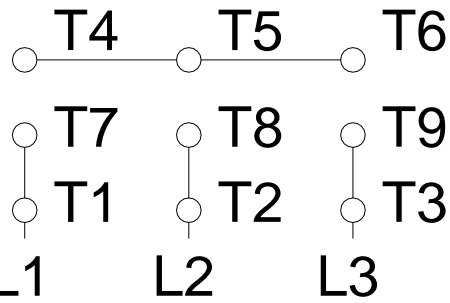

1 2 3 4 5 6 7 8

A

### LOW VOLTAGE

### HIGH VOLTAGE

B

C

D

E

F

Notes: Downloaded from <a href="http://dealerselectric.com">http://dealerselectric.com</a> Generated for Model #00118XT3E143T		
Performed by:		
Checked:		
Customer:		
Three-Phase : Explosion Proof - NEMA Premium		
Three-phase induction motor Frame 143T - IP55	12-SEP-2016	