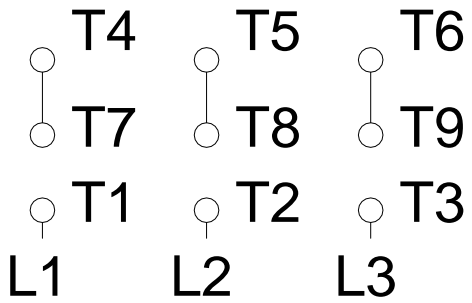

1 2 3 4 5 6 7 8

A

### HIGH VOLTAGE

B

C

D

E

F

Notes: Downloaded from <a href="http://dealerselectric.com">http://dealerselectric.com</a> Generated for Model #00118XT3E143T		
Performed by:		
Checked:		
Customer:		
Three-Phase : Explosion Proof - NEMA Premium		
Three-phase induction motor Frame 143T - IP55	12-SEP-2016	