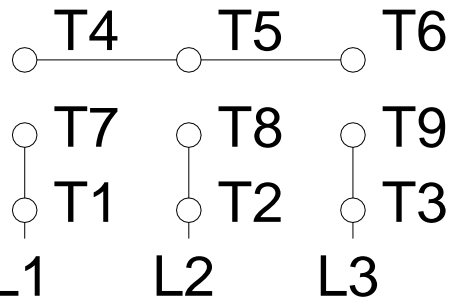

1 2 3 4 5 6 7 8

A

LOW VOLTAGE

HIGH VOLTAGE

B

C

D

E

F

Notes: Downloaded from http://dealerselectric.com Generated for Model #00118XP3ER143TC		
Performed by:		
Checked:		
Customer:		
Three-Phase : Explosion Proof - High Efficiency		
Three-phase induction motor Frame 143T - IP54	12-SEP-2016	