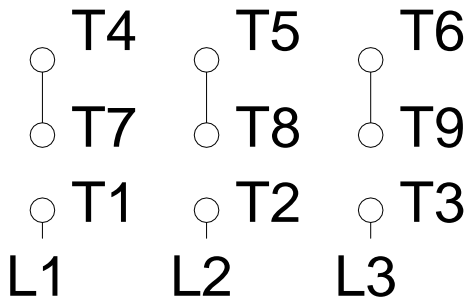

1 2 3 4 5 6 7 8

A

LOW VOLTAGE

HIGH VOLTAGE

B

C

D

E

F

Notes: Downloaded from http://dealerselectric.com Generated for Model #00118XP3ER143TC		
Performed by:		
Checked:		
Customer:		
Three-Phase : Explosion Proof - High Efficiency		
Three-phase induction motor Frame 143T - IP54	12-SEP-2016	