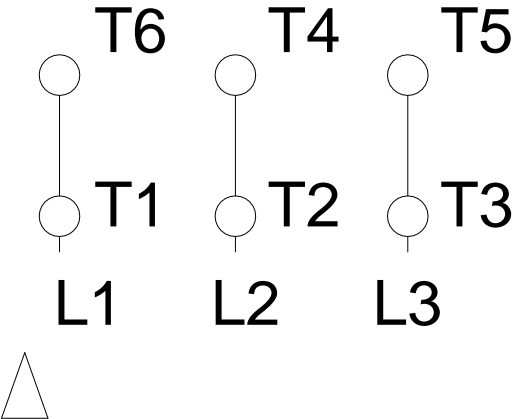

1 2 3 4 5 6 7 8

A  
B  
C  
D  
E  
F

### RUN

### ONLY FOR START

Notes: Downloaded from <a href="http://dealerselectric.com">http://dealerselectric.com</a> Generated for Model #00118OT3H143T-S		
Performed by:		
Checked:		
Customer:		
Three Phase: W01 (Rolled Steel) - ODP - NEMA Premium Efficiency		
Three-phase induction motor Frame 143/5T - IP21	12-SEP-2016	