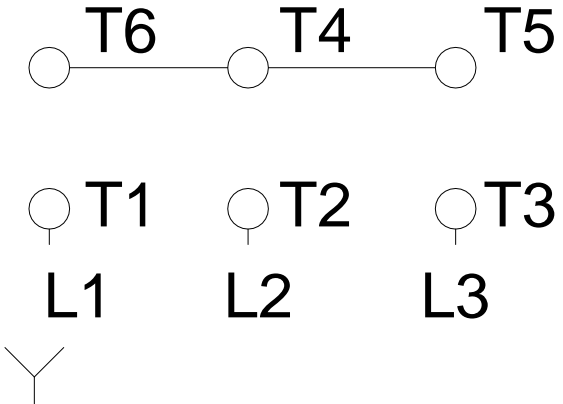

1 2 3 4 5 6 7 8

A  
B  
C  
D  
E  
F

### RUN

### ONLY FOR START

Notes: Downloaded from <a href="http://dealerselectric.com">http://dealerselectric.com</a> Generated for Model #00118OT3H143T-S		
Performed by:		
Checked:		
Customer:		
Three Phase: W01 (Rolled Steel) - ODP - NEMA Premium Efficiency		
Three-phase induction motor Frame 143/5T - IP21	12-SEP-2016	