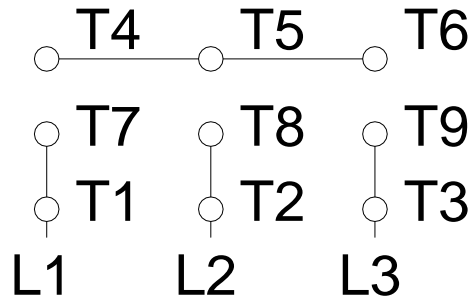

1 2 3 4 5 6 7 8

A

### HIGH VOLTAGE

B

C

D

E

F

Notes: Downloaded from <http://dealerselectric.com>  
 Generated for Model #00118OT3E143TC-S

Performed by:

Checked:

Customer:

Three Phase: W01 (Rolled Steel) - ODP - NEMA Premium Efficiency

Three-phase induction motor  
 Frame 143/5T - IP21

12-SEP-2016