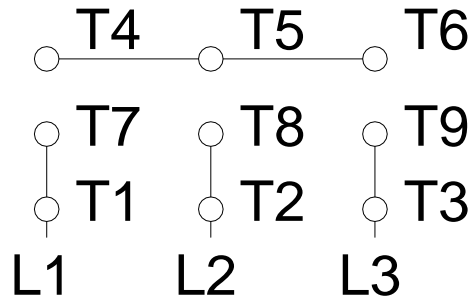

1 2 3 4 5 6 7 8

A

LOW VOLTAGE

HIGH VOLTAGE

B

C

D

E

F

Notes: Downloaded from <http://dealerselectric.com>
 Generated for Model #001180T3E143T-SG

Performed by:

Checked:

Customer:

W01 (Rolled Steel) General Purpose ODP

Three-phase induction motor
 Frame 143/5T - IP21