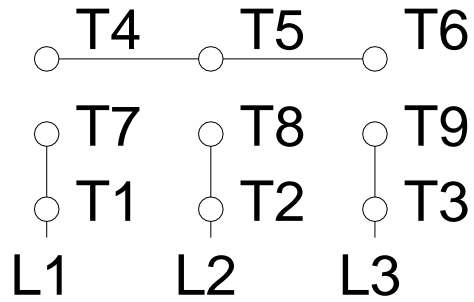

1 2 3 4 5 6 7 8

A

LOW VOLTAGE

HIGH VOLTAGE

B

C

D

E

F

Notes: Downloaded from <http://dealerselectric.com>
 Generated for Model #00118OT3E143JM-SG

Performed by:

Checked:

Customer:

W01 (Rolled Steel) Close Coupled Pump ODP - JM Type

Three-phase induction motor
 Frame 143/5JM - IP21