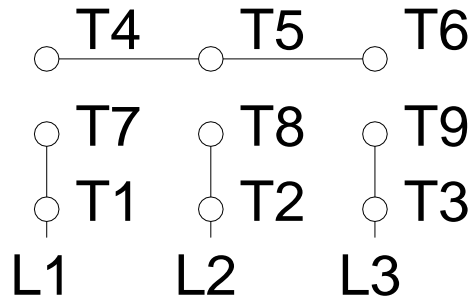

1 2 3 4 5 6 7 8

A

LOW VOLTAGE

HIGH VOLTAGE

B

C

D

E

F

Notes: Downloaded from <http://dealerselectric.com>
 Generated for Model #00118OT3E143JM-S

Performed by:

Checked:

Customer:

Close Coupled Pump: Three-Phase - W01 (Rolled Steel) "JM" Type - ODP -

Three-phase induction motor
 Frame 143/5JM - IP21