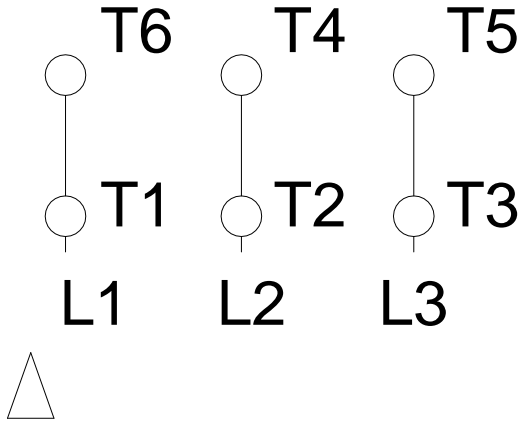

1 2 3 4 5 6 7 8

A
B
C
D
E
F

RUN

ONLY FOR START

Notes: Downloaded from http://dealerselectric.com Generated for Model #00118OP3H143JM-S		
Performed by:		
Checked:		
Customer:		
Close Coupled Pump: Three-Phase - W01 (Rolled Steel) "JM" Type - ODP - High		
Three-phase induction motor Frame 143/5JM - IP21	12-SEP-2016	