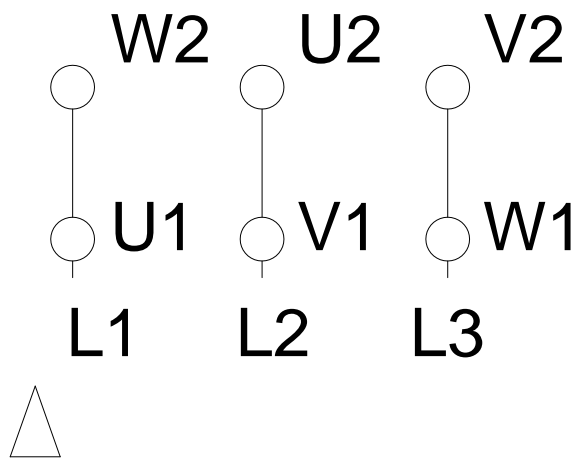

LOW VOLTAGE

HIGH VOLTAGE

Notes: Downloaded from http://dealerselectric.com Generated for Model #00118ET3WAL90S		
Performed by:		
Checked:		
Customer:		
Three-Phase: W21 IE3 IEC Tru-Metric - TEFC (IP55) Multi-Mounting Aluminum		
Three-phase induction motor Frame 90S/L - IP55	12-SEP-2016	