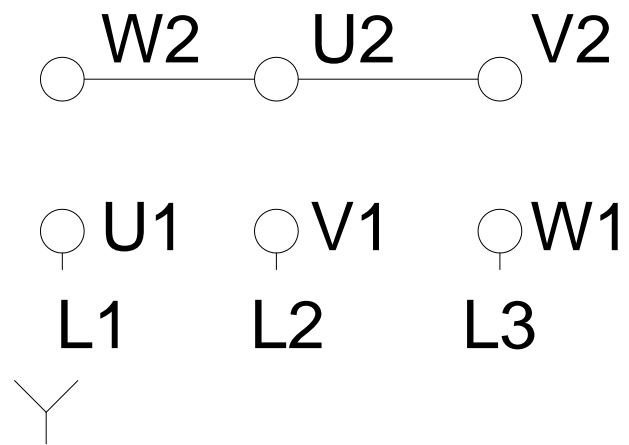

LOW VOLTAGE

HIGH VOLTAGE

Notes: Downloaded from http://dealerselectric.com Generated for Model #00118ET3WAL90S		
Performed by:		
Checked:		
Customer:		
Three-Phase: W21 IE3 IEC Tru-Metric - TEFC (IP55) Multi-Mounting Aluminum		
Three-phase induction motor Frame 90S/L - IP55	12-SEP-2016	