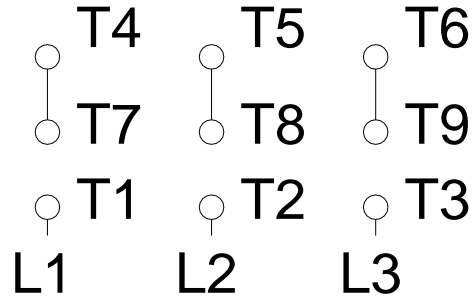

1 2 3 4 5 6 7 8

A

LOW VOLTAGE

HIGH VOLTAGE

B

C

D

E

F

Notes: Downloaded from <http://dealerselectric.com>
 Generated for Model #00118ET3ERS143T

Performed by:

Checked:

Customer:

Three-Phase : Rolled Steel Motor - NEMA Premium Efficiency

Three-phase induction motor
 Frame 143/5T - IP55