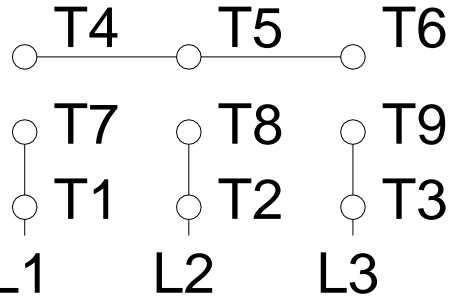

1 2 3 4 5 6 7 8

A

LOW VOLTAGE

HIGH VOLTAGE

B

C

D

E

F

Notes: Downloaded from <http://dealerselectric.com>
 Generated for Model #00118ET3ERS143T

Performed by:

Checked:

Customer:

Three-Phase : Rolled Steel Motor - NEMA Premium Efficiency

Three-phase induction motor
 Frame 143/5T - IP55