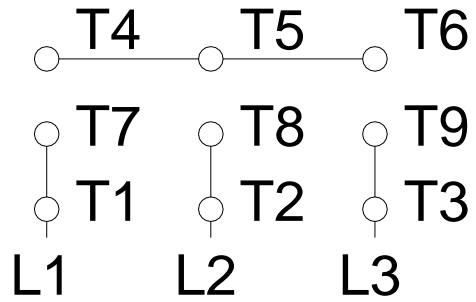

1 2 3 4 5 6 7 8

A

### HIGH VOLTAGE

B

C

D

E

F

Notes: Downloaded from <http://dealerselectric.com>  
 Generated for Model #00118ET3E143TC-S

Performed by:

Checked:

Customer:

Three Phase: W01 (Rolled Steel) - TEFC - NEMA Premium Efficiency

Three-phase induction motor  
 Frame 143/5T - IP55

12-SEP-2016