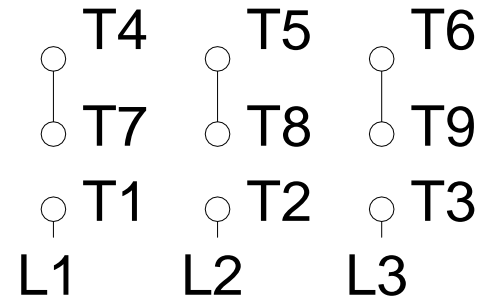

1 2 3 4 5 6 7 8

A

### HIGH VOLTAGE

B

C

D

E

F

Notes: Downloaded from <http://dealerselectric.com>  
 Generated for Model #00118ET3E143TC-S

Performed by:

Checked:

Customer:

Three Phase: W01 (Rolled Steel) - TEFC - NEMA Premium Efficiency

Three-phase induction motor  
 Frame 143/5T - IP55

12-SEP-2016