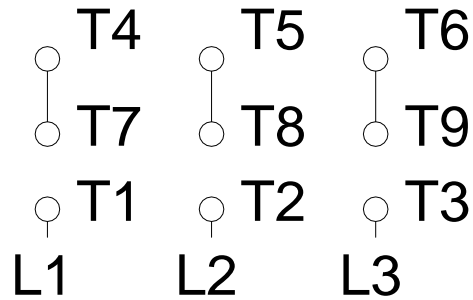

1 2 3 4 5 6 7 8

A

LOW VOLTAGE

HIGH VOLTAGE

B

C

D

E

F

Notes: Downloaded from <http://dealerselectric.com>
 Generated for Model #00118ET3E143T-SG

Performed by:

Checked:

Customer:

W01 (Rolled Steel) General Purpose TEFC

Three-phase induction motor
 Frame 143/5T - IP55