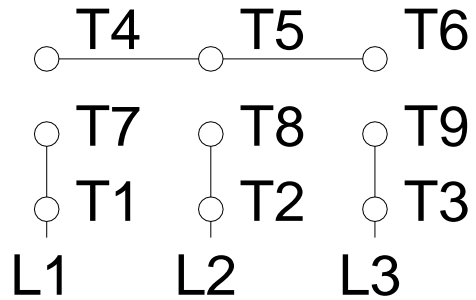

1 2 3 4 5 6 7 8

A

LOW VOLTAGE

HIGH VOLTAGE

B

C

D

E

F

Notes: Downloaded from <http://dealerselectric.com>
 Generated for Model #00118ET3E143T-SG

Performed by:

Checked:

Customer:

W01 (Rolled Steel) General Purpose TEFC

Three-phase induction motor
 Frame 143/5T - IP55