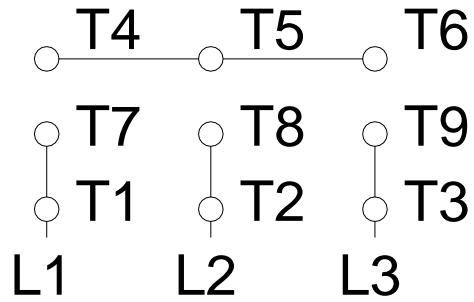

1 2 3 4 5 6 7 8

A

LOW VOLTAGE

HIGH VOLTAGE

B

C

D

E

F

Notes: Downloaded from <http://dealerselectric.com>
 Generated for Model #00118ET3E143T-S

Performed by:

Checked:

Customer:

Three Phase: W01 (Rolled Steel) - TEFC - NEMA Premium Efficiency

Three-phase induction motor
 Frame 143/5T - IP55