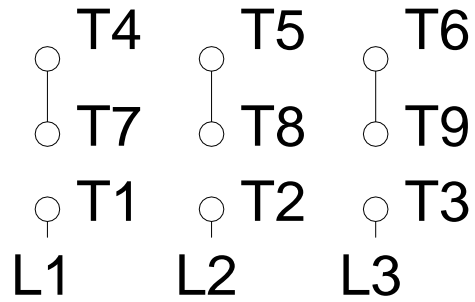

1 2 3 4 5 6 7 8

A

LOW VOLTAGE

HIGH VOLTAGE

B

C

D

E

F

Notes: Downloaded from <http://dealerselectric.com>
 Generated for Model #00118ET3E143T-S

Performed by:

Checked:

Customer:

Three Phase: W01 (Rolled Steel) - TEFC - NEMA Premium Efficiency

Three-phase induction motor
 Frame 143/5T - IP55