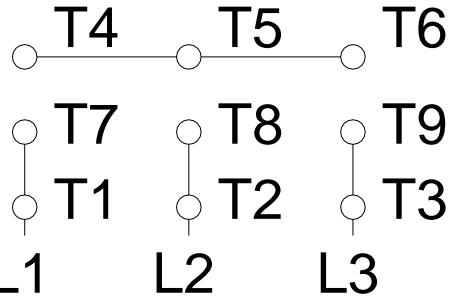

1 2 3 4 5 6 7 8

A

LOW VOLTAGE

HIGH VOLTAGE

B

C

D

E

F

Notes: Downloaded from http://dealerselectric.com Generated for Model #00118ES3ED56C		
Performed by:		
Checked:		
Customer:		
Three-Phase : NEMA 56 Frames - TEFC		
Three-phase induction motor Frame D56 - IP55	12-SEP-2016	