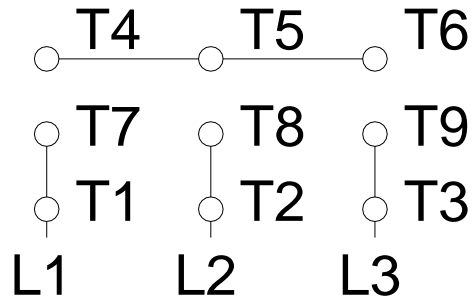

1 2 3 4 5 6 7 8

A

LOW VOLTAGE

HIGH VOLTAGE

B

C

D

E

F

Notes: Downloaded from <http://dealerselectric.com>
 Generated for Model #00118EP3ER143TC-W22

Performed by:

Checked:

Customer:

W22 High Efficiency

Three-phase induction motor
 Frame 143T - IP55

12-SEP-2016