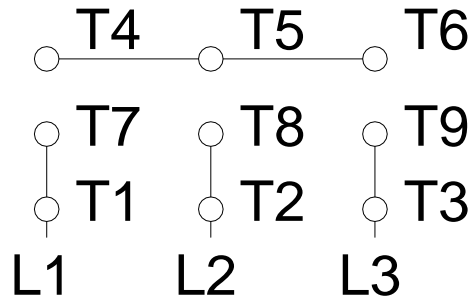

1 2 3 4 5 6 7 8

A

LOW VOLTAGE

HIGH VOLTAGE

B

C

D

E

F

Notes: Downloaded from <http://dealerselectric.com>
 Generated for Model #00118EP3ER143TC-S

Performed by:

Checked:

Customer:

Three Phase: W01 (Rolled Steel) - TEFC - High Efficiency

Three-phase induction motor
 Frame 143/5T - IP55