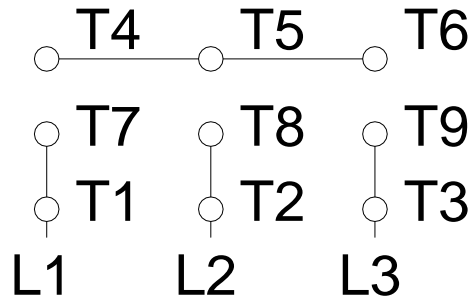

1 2 3 4 5 6 7 8

A

LOW VOLTAGE

HIGH VOLTAGE

B

C

D

E

F

Notes: Downloaded from <http://dealerselectric.com>
 Generated for Model #00118EP3EBM143T

Performed by:

Checked:

Customer:

Brake Motors : Three-Phase - High Efficiency

Three-phase induction motor
 Frame 143T - IP55