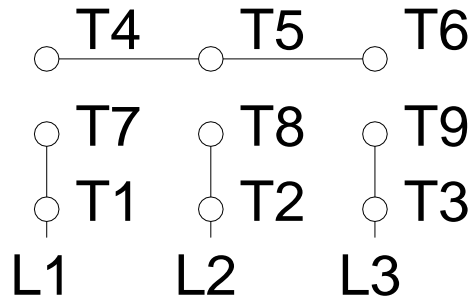

1 2 3 4 5 6 7 8

A

LOW VOLTAGE

HIGH VOLTAGE

B

C

D

E

F

Notes: Downloaded from <http://dealerselectric.com>
 Generated for Model #00118EG3E143T-W22

Performed by:

Checked:

Customer:

W22 Super Premium

Three-phase induction motor
 Frame 143/5T - IP55

12-SEP-2016