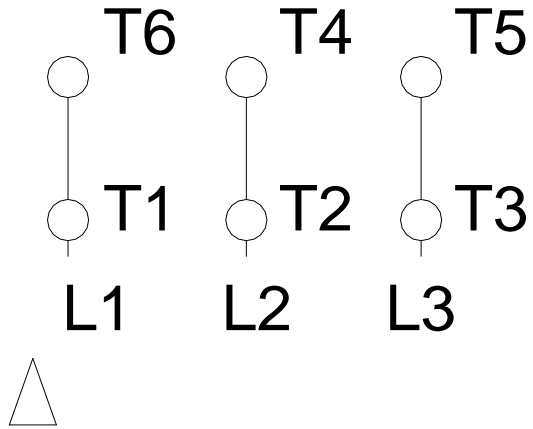

1 2 3 4 5 6 7 8

A
B
C
D
E
F

LOW VOLTAGE

HIGH VOLTAGE

Notes: Downloaded from http://dealerselectric.com Generated for Model #00118AT3PCT143T-W22		
Performed by:		
Checked:		
Customer:		
W22 Cooling Tower Motors: NEMA Premium - TEAO		
Three-phase induction motor Frame 143/5T - IP55	12-SEP-2016	