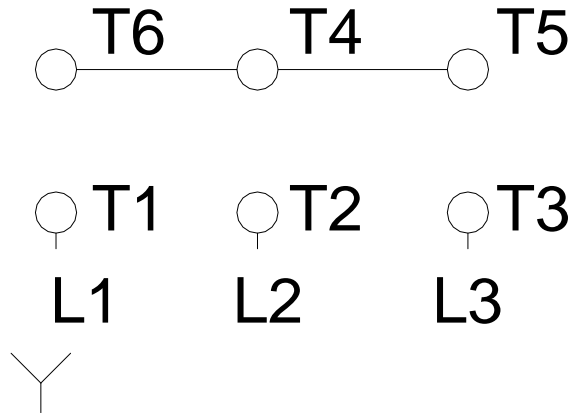

1 2 3 4 5 6 7 8

A
B
C
D
E
F

LOW VOLTAGE

HIGH VOLTAGE

Notes: Downloaded from http://dealerselectric.com Generated for Model #00118AT3PCT143T-W22		
Performed by:		
Checked:		
Customer:		
W22 Cooling Tower Motors: NEMA Premium - TEAO		
Three-phase induction motor Frame 143/5T - IP55	12-SEP-2016	