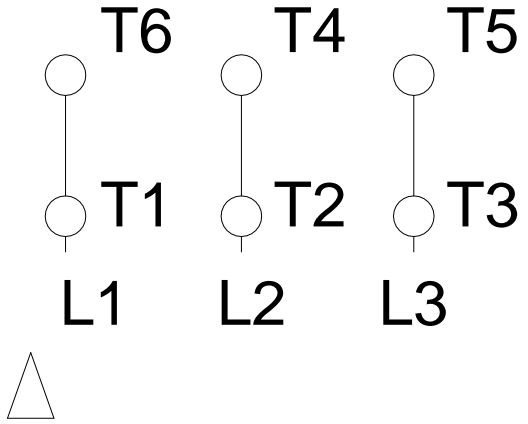

1 2 3 4 5 6 7 8

A
B
C
D
E
F

RUN

ONLY FOR START

Notes: Downloaded from http://dealerselectric.com Generated for Model #00112ET3H145T-S		
Performed by:		
Checked:		
Customer:		
Three Phase: W01 (Rolled Steel) - TEFC - NEMA Premium Efficiency		
Three-phase induction motor Frame 143/5T - IP55	12-SEP-2016	