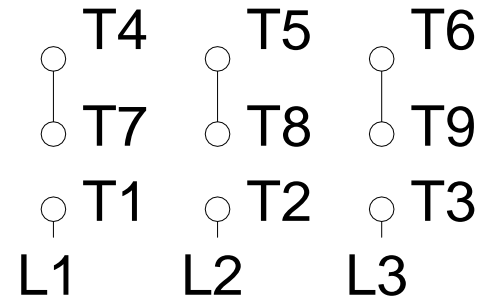

1 2 3 4 5 6 7 8

A

LOW VOLTAGE

HIGH VOLTAGE

B

C

D

E

F

Notes: Downloaded from <http://dealerselectric.com>
 Generated for Model #00112ET3ER145TC-S

Performed by:

Checked:

Customer:

Three Phase: W01 (Rolled Steel) - TEFC - NEMA Premium Efficiency

Three-phase induction motor
 Frame 143/5T - IP55