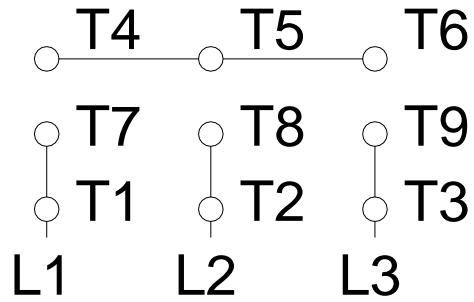

1 2 3 4 5 6 7 8

A

LOW VOLTAGE

HIGH VOLTAGE

B

C

D

E

F

Notes: Downloaded from <http://dealerselectric.com>
 Generated for Model #00112ET3ER145TC-S

Performed by:

Checked:

Customer:

Three Phase: W01 (Rolled Steel) - TEFC - NEMA Premium Efficiency

Three-phase induction motor
 Frame 143/5T - IP55