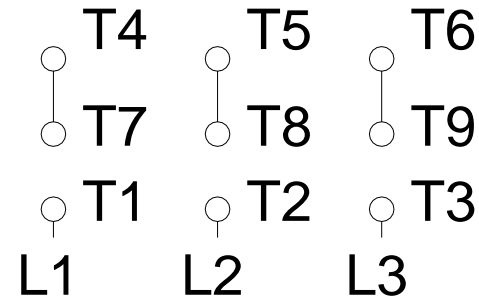

1 2 3 4 5 6 7 8

A

### HIGH VOLTAGE

B

C

D

E

F

Notes: Downloaded from <a href="http://dealerselectric.com">http://dealerselectric.com</a> Generated for Model #00112ET3E145TC-S		
Performed by:		
Checked:		
Customer:		
Three Phase: W01 (Rolled Steel) - TEFC - NEMA Premium Efficiency		
Three-phase induction motor Frame 143/5T - IP55	12-SEP-2016	