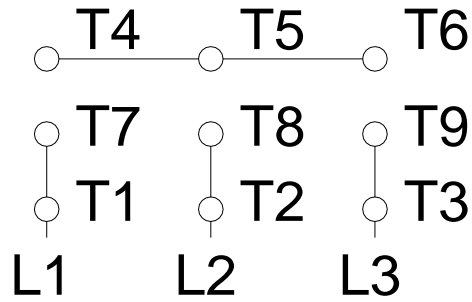

1 2 3 4 5 6 7 8

A

### LOW VOLTAGE

### HIGH VOLTAGE

B

C

D

E

F

Notes: Downloaded from <a href="http://dealerselectric.com">http://dealerselectric.com</a> Generated for Model #00112ET3E145TC-S		
Performed by:		
Checked:		
Customer:		
Three Phase: W01 (Rolled Steel) - TEFC - NEMA Premium Efficiency		
Three-phase induction motor Frame 143/5T - IP55	12-SEP-2016	