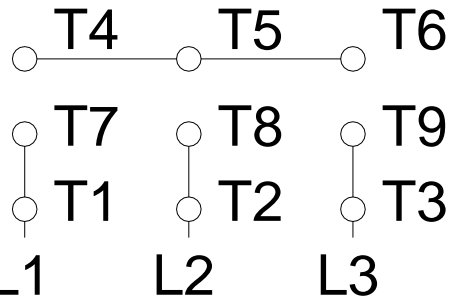

1 2 3 4 5 6 7 8

A

LOW VOLTAGE

HIGH VOLTAGE

B

C

D

E

F

Notes: Downloaded from <http://dealerselectric.com>
 Generated for Model #00112ET3E145T-SG

Performed by:

Checked:

Customer:

W01 (Rolled Steel) General Purpose TEFC

Three-phase induction motor
 Frame 143/5T - IP55