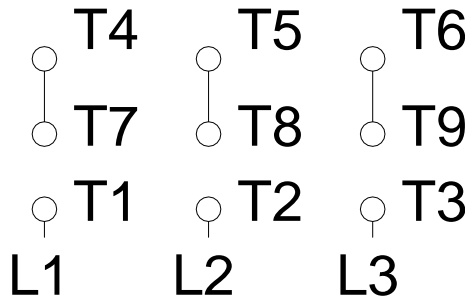

1 2 3 4 5 6 7 8

A

LOW VOLTAGE

HIGH VOLTAGE

B

C

D

E

F

Notes: Downloaded from <http://dealerselectric.com>
 Generated for Model #00112ET3E145T-SG

Performed by:

Checked:

Customer:

W01 (Rolled Steel) General Purpose TEFC

Three-phase induction motor
 Frame 143/5T - IP55