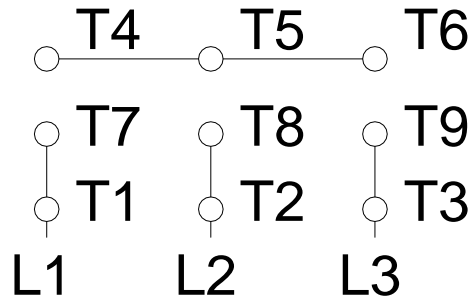

1 2 3 4 5 6 7 8

A

LOW VOLTAGE

HIGH VOLTAGE

B

C

D

E

F

Notes: Downloaded from <http://dealerselectric.com>
 Generated for Model #00112ES3EF56C

Performed by:

Checked:

Customer:

Three-Phase : NEMA 56 Frames - TEFC

Three-phase induction motor
 Frame F56H - IP55

12-SEP-2016