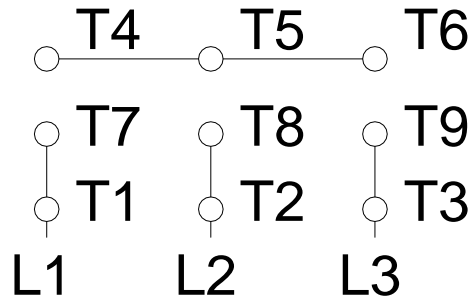

1 2 3 4 5 6 7 8

A

LOW VOLTAGE

HIGH VOLTAGE

B

C

D

E

F

Notes: Downloaded from <http://dealerselectric.com>
 Generated for Model #00112EP3ER145TC-S

Performed by:

Checked:

Customer:

Three Phase: W01 (Rolled Steel) - TEFC - High Efficiency

Three-phase induction motor
 Frame 143/5T - IP55