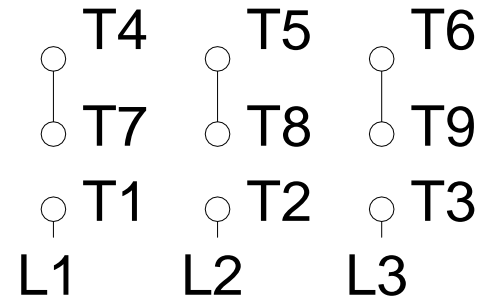

1 2 3 4 5 6 7 8

A

LOW VOLTAGE

HIGH VOLTAGE

B

C

D

E

F

Notes: Downloaded from <http://dealerselectric.com>
 Generated for Model #00112EP3EBM145T

Performed by:

Checked:

Customer:

Brake Motors : Three-Phase - High Efficiency

Three-phase induction motor
 Frame 145T - IP55