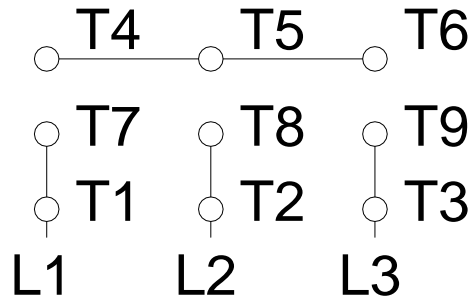

1 2 3 4 5 6 7 8

A

LOW VOLTAGE

HIGH VOLTAGE

B

C

D

E

F

Notes: Downloaded from <http://dealerselectric.com>
 Generated for Model #00112EP3EBM145T

Performed by:

Checked:

Customer:

Brake Motors : Three-Phase - High Efficiency

Three-phase induction motor
 Frame 145T - IP55