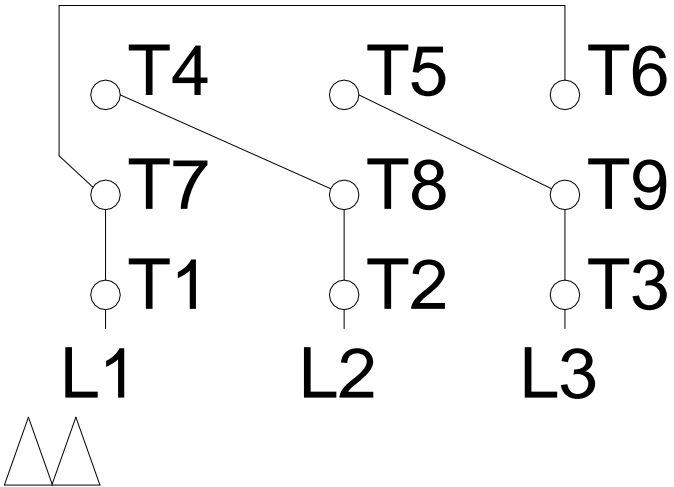

# HIGH VOLTAGE

A  
B  
C  
D  
E  
F

Notes: Downloaded from <a href="http://dealerselectric.com">http://dealerselectric.com</a> Generated for Model #00109XT3E182T		
Performed by:		
Checked:		
Customer:		
Three-Phase : Explosion Proof - NEMA Premium		
Three-phase induction motor Frame 182T - IP55	12-SEP-2016	