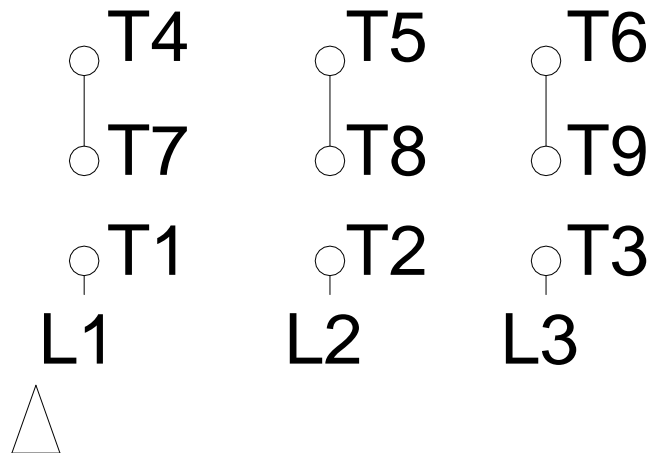

1 2 3 4 5 6 7 8

LOW VOLTAGE

HIGH VOLTAGE

A
B
C
D
E
F

Notes: Downloaded from <http://dealerselectric.com>
Generated for Model #00109XP3E182T

Performed by:

Checked:

Customer:

Three-Phase : Explosion Proof - High Efficiency

Three-phase induction motor
Frame 182T - IP54

12-SEP-2016