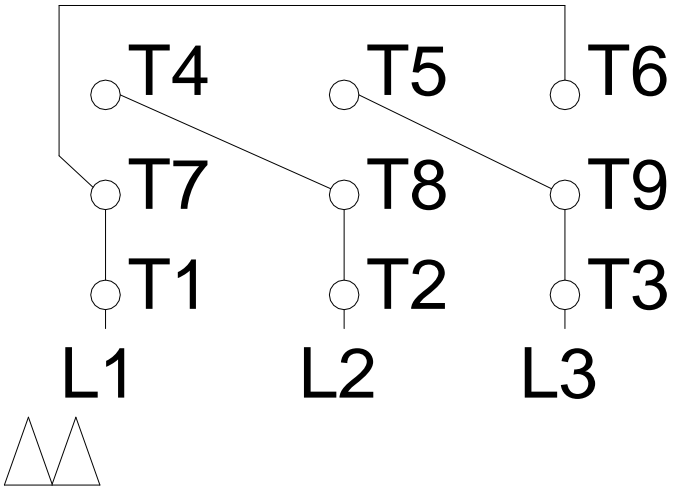

1 2 3 4 5 6 7 8

LOW VOLTAGE

HIGH VOLTAGE

A
B
C
D
E
F

Notes: Downloaded from http://dealerselectric.com Generated for Model #00109ET3EBM182T-W22		
Performed by:		
Checked:		
Customer:		
W22 Brake Motor - NEMA Premium Efficiency		
Three-phase induction motor Frame 182/4T - IP55	12-SEP-2016	