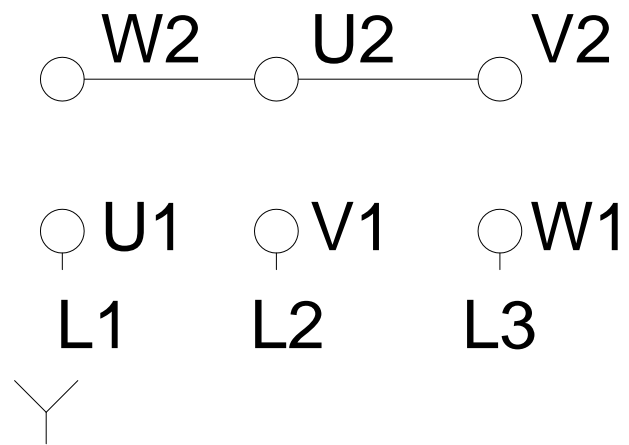

# HIGH VOLTAGE

Notes: Downloaded from <a href="http://dealerselectric.com">http://dealerselectric.com</a> Generated for Model #.7536EP3WAL80		
Performed by:		
Checked:		
Customer:		
Three-Phase : IEC Tru-Metric - TEFC (IP55) - Aluminum Frame		
Three-phase induction motor Frame 80 - IP55	12-SEP-2016	