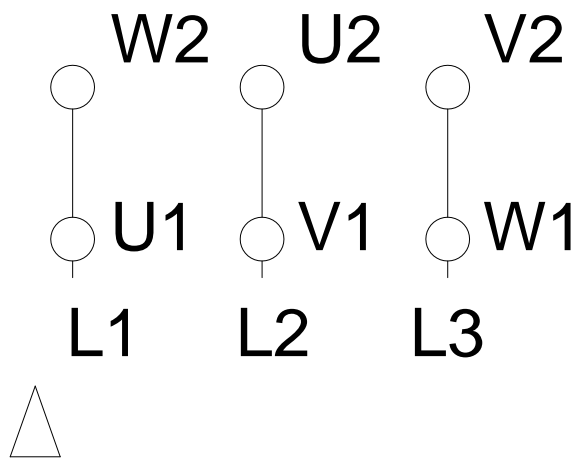

# HIGH VOLTAGE

Notes: Downloaded from <a href="http://dealerselectric.com">http://dealerselectric.com</a> Generated for Model #.7536EP3WAL80		
Performed by:		
Checked:		
Customer:		
Three-Phase : IEC Tru-Metric - TEFC (IP55) - Aluminum Frame		
Three-phase induction motor Frame 80 - IP55	12-SEP-2016	