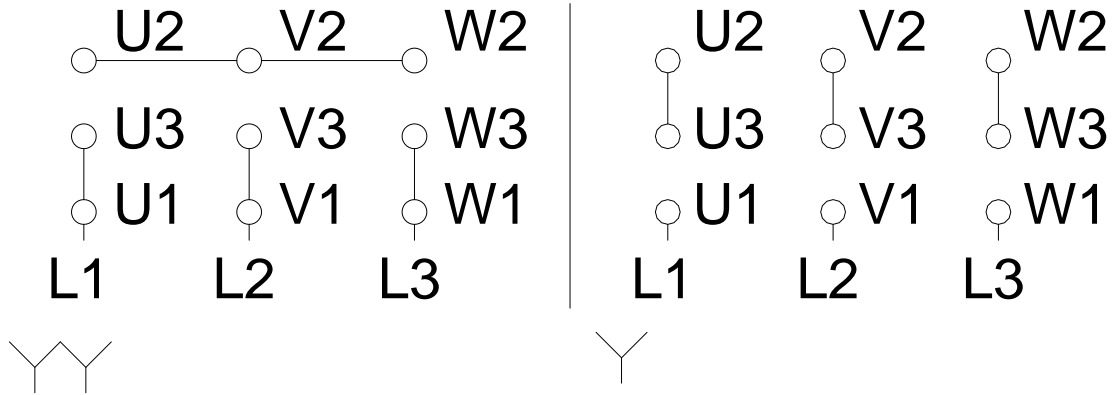

1 2 3 4 5 6 7 8

A

B

C

D

E

F

Notes: Downloaded from <http://dealerselectric.com>  
Generated for Model #.7536EP3EAL80

Performed by:

Checked:

Customer:

Three-Phase : IEC Tru-Metric - TEFC (IP55) - Aluminum Frame

Three-phase induction motor  
Frame 80 - IP55

12-SEP-2016