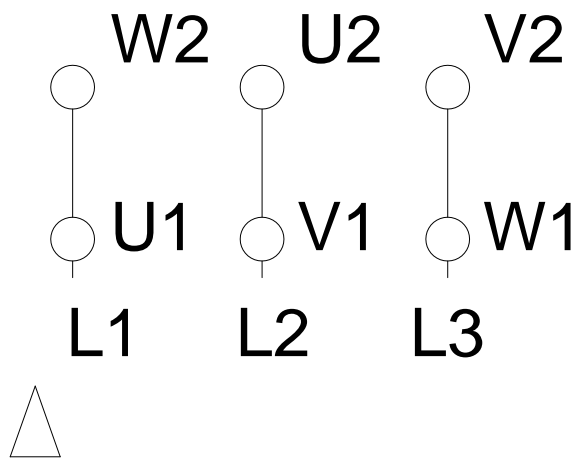

LOW VOLTAGE

HIGH VOLTAGE

Notes: Downloaded from http://dealerselectric.com Generated for Model #.7518EP3WAL80		
Performed by:		
Checked:		
Customer:		
Three-Phase : IEC Tru-Metric - TEFC (IP55) - Aluminum Frame		
Three-phase induction motor Frame 80 - IP55	12-SEP-2016	