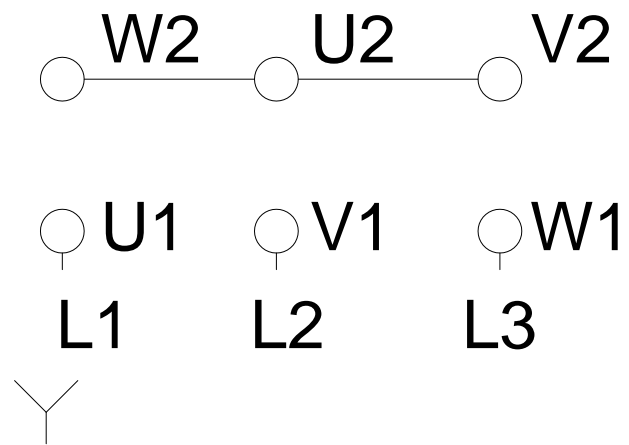

LOW VOLTAGE

HIGH VOLTAGE

Notes: Downloaded from http://dealerselectric.com Generated for Model #.7518EP3WAL80		
Performed by:		
Checked:		
Customer:		
Three-Phase : IEC Tru-Metric - TEFC (IP55) - Aluminum Frame		
Three-phase induction motor Frame 80 - IP55	12-SEP-2016	