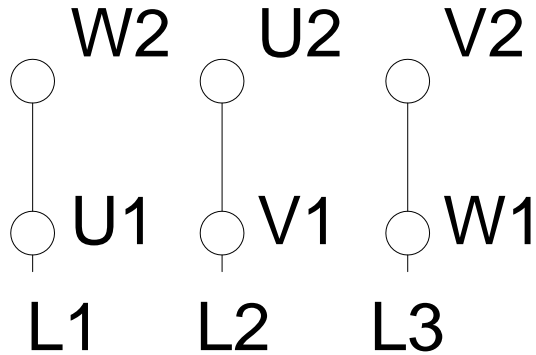

LOW VOLTAGE

HIGH VOLTAGE

Notes: Downloaded from http://dealerselectric.com Generated for Model #.7512ET3WAL90S		
Performed by:		
Checked:		
Customer:		
Three-Phase: W21 IE3 IEC Tru-Metric - TEFC (IP55) Multi-Mounting Aluminum		
Three-phase induction motor Frame 90S/L - IP55	12-SEP-2016	