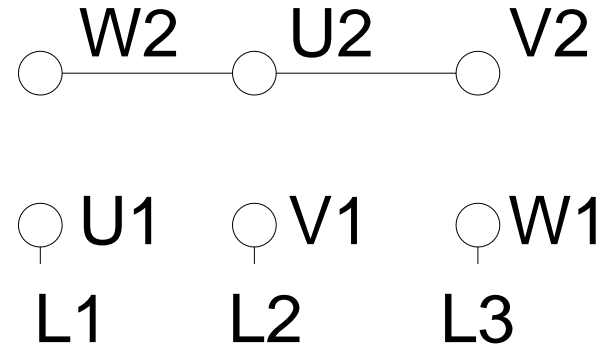

LOW VOLTAGE

HIGH VOLTAGE

Notes: Downloaded from http://dealerselectric.com Generated for Model #.7512ET3WAL90S		
Performed by:		
Checked:		
Customer:		
Three-Phase: W21 IE3 IEC Tru-Metric - TEFC (IP55) Multi-Mounting Aluminum		
Three-phase induction motor Frame 90S/L - IP55	12-SEP-2016	