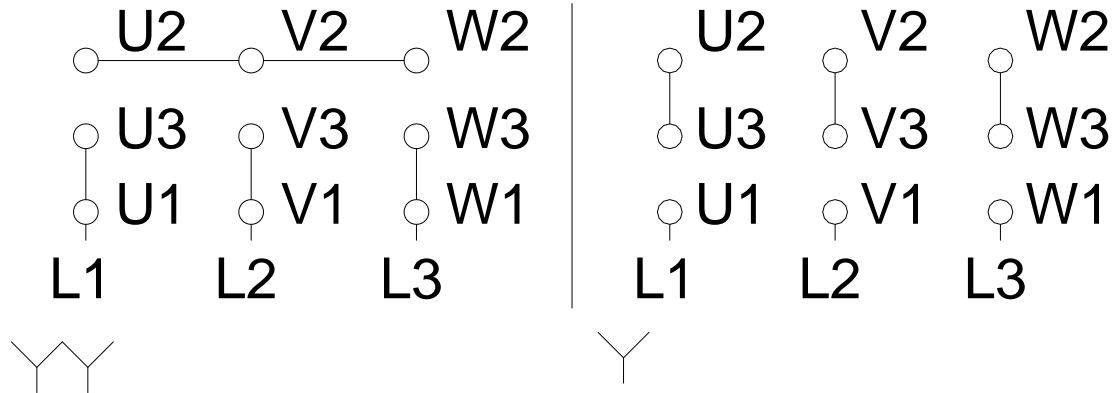

1 2 3 4 5 6 7 8

A

B

C

D

E

F

Notes: Downloaded from <http://dealerselectric.com>
Generated for Model #.5536EP3EAL71

Performed by:

Checked:

Customer:

Three-Phase : IEC Tru-Metric - TEFC (IP55) - Aluminum Frame

Three-phase induction motor
Frame 71 - IP55

12-SEP-2016