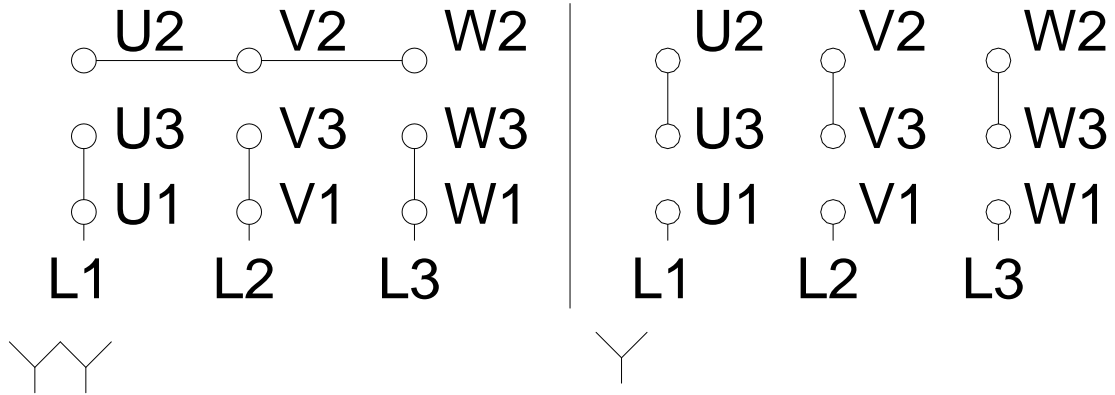

1 2 3 4 5 6 7 8

A

B

C

D

E

F

Notes: Downloaded from <http://dealerselectric.com>  
Generated for Model #.5518EP3EAL80

Performed by:

Checked:

Customer:

Three-Phase : IEC Tru-Metric - TEFC (IP55) - Aluminum Frame

Three-phase induction motor  
Frame 80 - IP55

12-SEP-2016